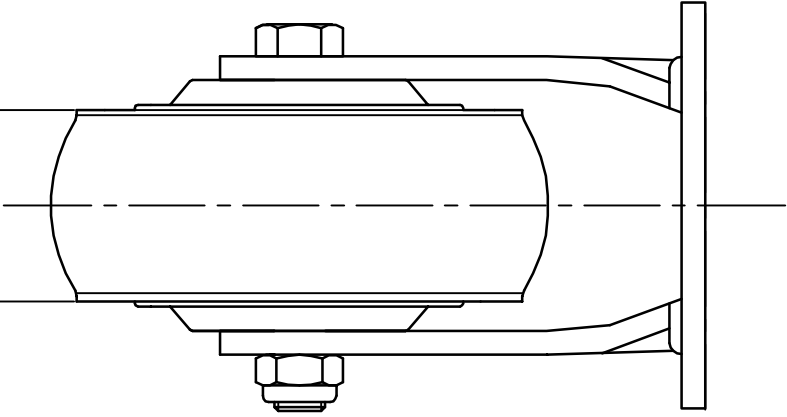

48.00(1-29/32")

	A	B
6541	142.8 (5-5/8")	102.0 (4")
6551	165.5 (6-1/2)	127.0 (5")
6561	189.2 (7-1/2")	152.0 (6")
6581	241.3 (9-1/2")	203.0 (8")

△				NAME	TP6551R-01-PCI-TG		
△				DRAWN	DESIGN	CHECKED	APPROVED
△							
△							
△							
CODE	MEMO	DATE	SIGN	DWG NO.			
SCALE	1 / 1	DATE	2015.06.13				
SAM SONG CASTER. CO., LTD.				REF. NO.			